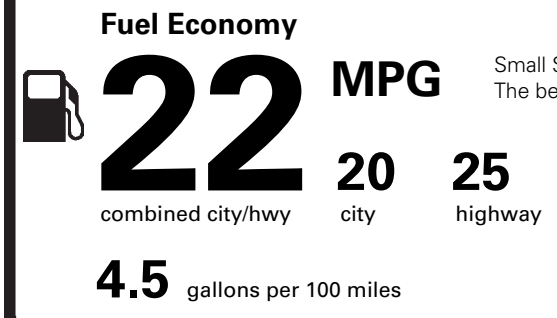

LJ091 N RD 2X 015 000046 09 09 20

EPA DOT Fuel Economy and Environment

Gasoline Vehicle

Small SUVs range from 16 to 120 MPG. The best vehicle rates 136 MPGe.

You spend \$1,750 more in fuel costs over 5 years compared to the average new vehicle.