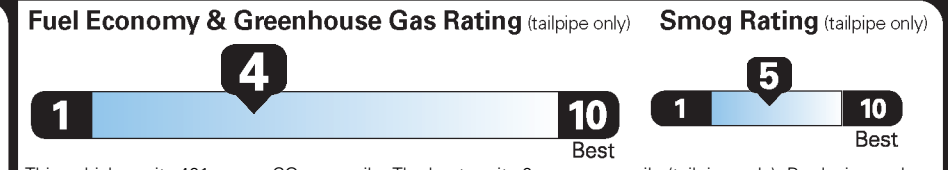

This vehicle emits 401 grams CO₂ per mile. The best emits 0 grams per mile (tailpipe only). Producing and distributing fuel also create emissions; learn more at fuelconomy.gov.

Actual results will vary for many reasons, including driving conditions and how you drive and maintain your vehicle. The average new vehicle gets 27 MPG and costs $7,500 to fuel over 5 years. Cost estimates are based on 15,000 miles per year at $2.70 per gallon. MPGe is miles per gasoline gallon equivalent. Vehicle emissions are a significant cause of climate change and smog.

fuelconomy.gov

Calculate personalized estimates and compare vehicles

GOVERNMENT 5-STAR SAFETY RATINGS

Overall Vehicle Score ★★★★★

Based on the combined ratings of frontal, side and rollover. Should ONLY be compared to other vehicles of similar size and weight.

Frontal Crash	Driver Passenger	★★★★★
Based on the risk of injury in a frontal impact. Should ONLY be compared to other vehicles of similar size and weight.		
Side Crash	Front seat Rear seat	★★★★★
Based on the risk of injury in a side impact.		
Rollover		★★★★
Based on the risk of rollover in a single-vehicle crash.		

Star ratings range from 1 to 5 stars (★★★★★), with 5 being the highest. Source: National Highway Traffic Safety Administration (NHTSA). www.safercar.gov or 1-888-327-4236

2LMPJ8K90LBL24865

WARNING: Operating, servicing and maintaining a passenger vehicle, pickup truck, van, or off-road vehicle can expose you to chemicals including engine exhaust, carbon monoxide, phthalates, and lead, which are known to the State of California to cause cancer and birth defects or other reproductive harm. To minimize exposure, avoid breathing exhaust, do not idle the engine except as necessary, service your vehicle in a well-ventilated area and wear gloves or wash your hands frequently when servicing your vehicle. For more information go to www.P65Warnings.ca.gov/passenger-vehicle.

THE LINCOLN WAY™ APP
Your Dashboard of Services & Features

1. Download the Lincoln Way app* and you can:
2. Remotely start, lock and unlock your vehicle
   - Locate your vehicle and check approximate fuel range
   - Receive vehicle health alerts

The Lincoln Connect™ modem is active and sending vehicle data (e.g., diagnostics) to Lincoln. See in-vehicle Settings for connectivity options.

*Compatible with select smartphone platforms. Lincoln Connect service required (see App Terms for more information). Connected service and related feature functionality is subject to compatible AT&T-network availability. Evolving technology/cellular networks may affect functionality and availability, or continued provision of some features, prohibiting them from functioning. Message and data rates may apply. See your local Lincoln website for our privacy policy.

Lincoln Protect™