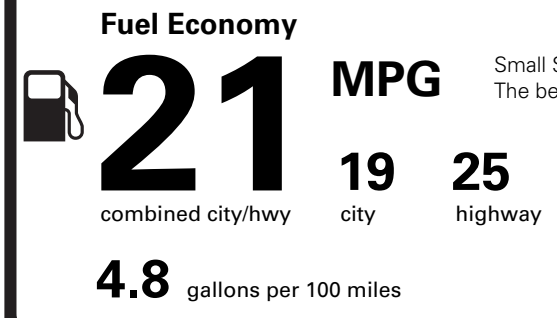

EPA DOT Fuel Economy and Environment

Gasoline Vehicle

Small SUVs range from 16 to 120 MPG. The best vehicle rates 141 MPGe.

You spend \$2,250 more in fuel costs over 5 years compared to the average new vehicle.

Annual fuel cost \$1,950

This vehicle emits 423 grams CO₂ per mile. The best emits 0 grams per mile (tailpipe only). Producing and distributing fuel also create emissions; learn more at fuelconomy.gov.

Actual results will vary for many reasons, including driving conditions and how you drive and maintain your vehicle. The average new vehicle gets 27 MPG and costs \$7,500 to fuel over 5 years. Cost estimates are based on 15,000 miles per year at \$2.70 per gallon. MPG_e is miles per gasoline gallon equivalent. Vehicle emissions are a significant cause of climate change and smog.