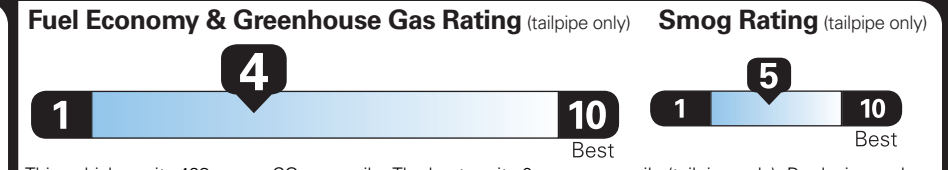

This vehicle emits 423 grams CO₂ per mile. The best emits 0 grams per mile (tailpipe only). Producing and distributing fuel also create emissions; learn more at fuelconomy.gov.

Actual results will vary for many reasons, including driving conditions and how you drive and maintain your vehicle. The average new vehicle gets 27 MPG and costs $7,500 to fuel over 5 years. Cost estimates are based on 15,000 miles per year at $2.70 per gallon. MPG_e is miles per gasoline gallon equivalent. Vehicle emissions are a significant cause of climate change and smog.

fuelconomy.gov

Calculate personalized estimates and compare vehicles

GOVERNMENT 5-STAR SAFETY RATINGS

Overall Vehicle Score ★★★★★

Based on the combined ratings of frontal, side and rollover. Should ONLY be compared to other vehicles of similar size and weight.

Frontal Crash	Driver Passenger	★★★★★
Based on the risk of injury in a frontal impact. Should ONLY be compared to other vehicles of similar size and weight.		
Side Crash	Front seat Rear seat	★★★★★
Based on the risk of injury in a side impact.		
Rollover		★★★★
Based on the risk of rollover in a single-vehicle crash.		

Star ratings range from 1 to 5 stars (★★★★★), with 5 being the highest. Source: National Highway Traffic Safety Administration (NHTSA). www.safercar.gov or 1-888-327-4236

2LMPJ8KP2MBL18338

WARNING: Operating, servicing and maintaining a passenger vehicle, pickup truck, van, or off-road vehicle can expose you to chemicals including engine exhaust, carbon monoxide, phthalates, and lead, which are known to the State of California to cause cancer and birth defects or other reproductive harm. To minimize exposure, avoid breathing exhaust, do not idle the engine except as necessary, service your vehicle in a well-ventilated area and wear gloves or wash your hands frequently when servicing your vehicle. For more information go to www.P65Warnings.ca.gov/passenger-vehicle.

THE LINCOLN WAY™ APP

Download the Lincoln Way app* and you can:

- Remotely start, lock and unlock your vehicle
- Locate your vehicle and check approximate fuel range
- Receive vehicle health alerts

The Lincoln Connect™ modem is active and sending vehicle data (e.g., diagnostics) to Lincoln. See in-vehicle Settings for connectivity options.

*Compatible with select smartphone platforms. Lincoln Connect service required (see App Terms for more information). Connected service and related feature functionality is subject to compatible AT&T-network availability. Evolving technology/cellular networks may affect functionality and availability, or continued provision of some features, prohibiting them from functioning. Message and data rates may apply. See your local Lincoln website for our privacy policy.

Lincoln Protect™

Insist on Lincoln Protect! The only extended service plan fully backed by Lincoln and honored at every Lincoln dealership in the U.S., Canada and Mexico. See your Lincoln dealer or visit www.LincolnOwner.com